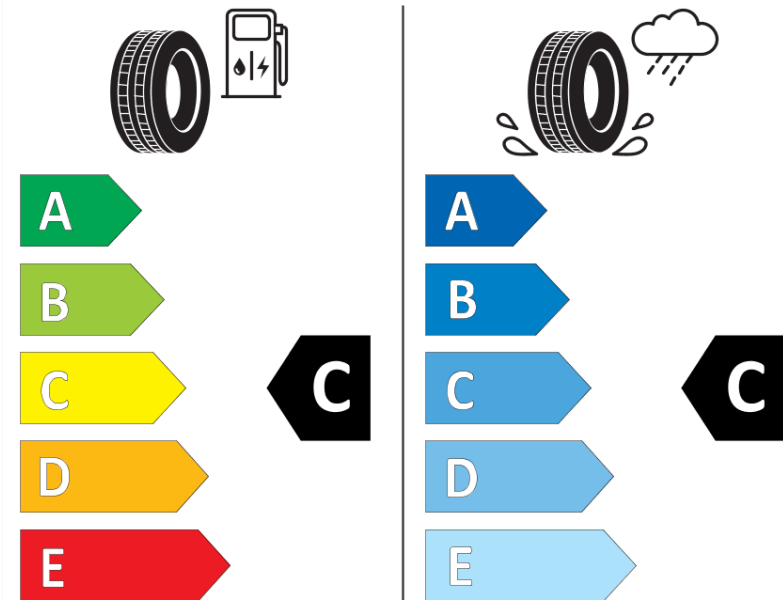

Product Information Sheet

Delegated Regulation (EU) 2020/740

Supplier name or trademark	MICHELIN
Commercial name or trade designation	PILOT ALPIN PA4 *
Tyre type identifier	714663
Tyre size designation	255/35R19
Load-capacity index	96
Speed category symbol	V
Fuel efficiency class	C
Wet grip class	C
External rolling noise class	B
External rolling noise value	71 dB
Severe snow tyre	Yes
Ice tyre	No
Date of start of production	36/11
Date of end of production	
Load version	XL
Additional information	255/35 R19 96V EXTRA LOAD TL PILOT ALPIN PA4 * GRNX MI

ENERG

MICHELIN

714663

255/35R19 96 V

C1