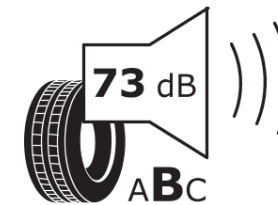

ENERG

MICHELIN

715179

225/75R16C 121/120 R

C2