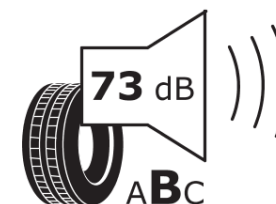

ENERG

TIGAR

715388

265/65R17 116 T

C1