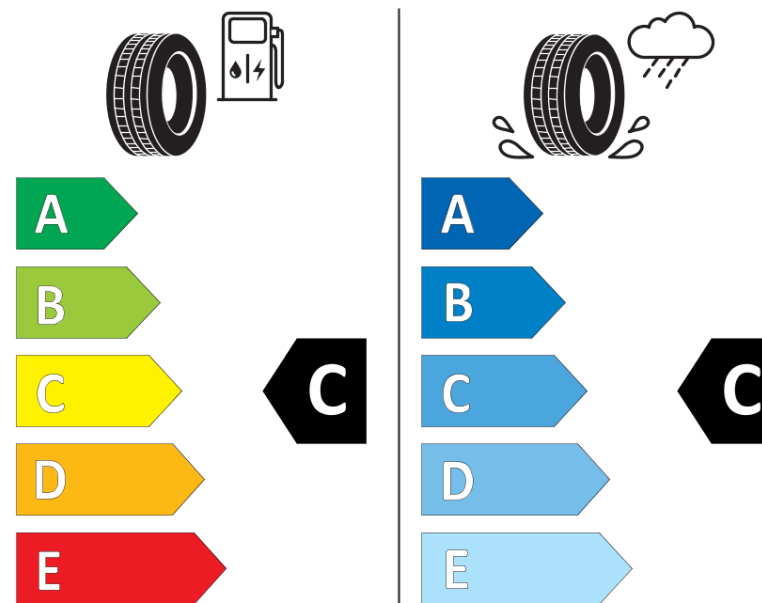

Product Information Sheet

Delegated Regulation (EU) 2020/740

Supplier name or trademark	ORIUM
Commercial name or trade designation	ROAD GO D VG
Tyre type identifier	716525
Tyre size designation	315/80R22.5
Load-capacity index	156
Load-capacity index (Load index for Dual mounting)	150
Speed category symbol	L
Fuel efficiency class	C
Wet grip class	C
External rolling noise class	A
External rolling noise value	73 dB
Severe snow tyre	Yes
Date of start of production	23/16
Date of end of production	
Additional information	315/80R22.5 ROAD GO D TL 156/150L VG OI
Load-capacity index (Single Load index for additional service description)	
Load-capacity index (Dual Load index for additional service description)	
Speed category symbol (for Additional Service Description)	

ENERG

ORIUM

716525

315/80R22.5 156/150 L

C3

2020/740