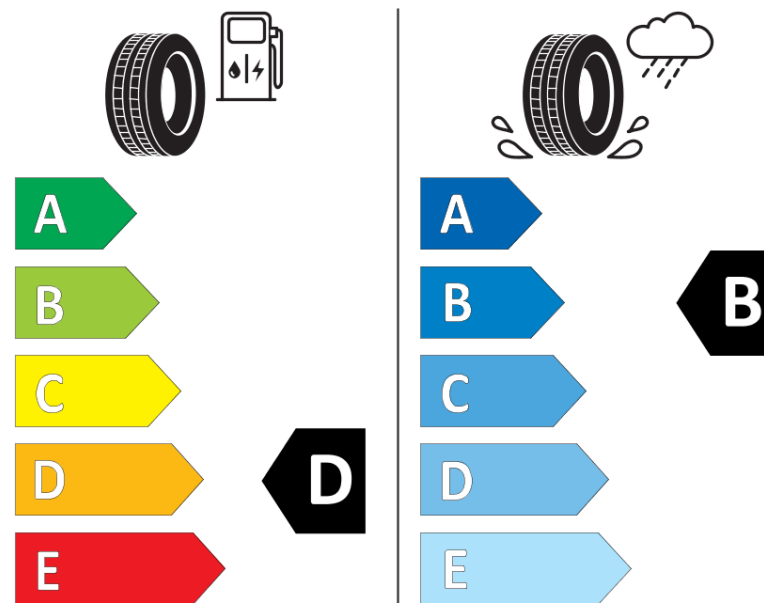

KLEBER

716585

215/70R15C 109/107 S

C2