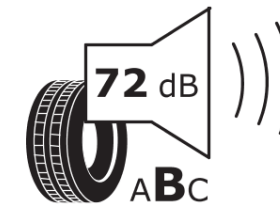

Product Information Sheet

Delegated Regulation (EU) 2020/740

| | |
|--------------------------------------|-------------------------------------|
| Supplier name or trademark | TAURUS |
| Commercial name or trade designation | SUV WINTER |
| Tyre type identifier | 719794 |
| Tyre size designation | 235/65R17 |
| Load-capacity index | 108 |
| Speed category symbol | H |
| Fuel efficiency class | C |
| Wet grip class | C |
| External rolling noise class | B |
| External rolling noise value | 72 dB |
| Severe snow tyre | Yes |
| Ice tyre | No |
| Date of start of production | 30/16 |
| Date of end of production | |
| Load version | XL |
| Additional information | 235/65 R17 108H XL TL SUV WINTER TA |

ENERG

TAURUS

719794

235/65R17 108 H

C1

2020/740