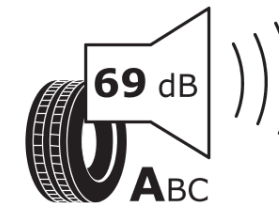

Product Information Sheet

Delegated Regulation (EU) 2020/740

Supplier name or trademark	MICHELIN
Commercial name or trade designation	PRIMACY 5 ENERGY
Tyre type identifier	721288
Tyre size designation	215/55R17
Load-capacity index	98
Speed category symbol	W
Fuel efficiency class	A
Wet grip class	A
External rolling noise class	A
External rolling noise value	69 dB
Severe snow tyre	No
Ice tyre	No
Date of start of production	35/24
Date of end of production	
Load version	XL
Additional information	215/55R17 98W XL PRIMACY 5 ENERGY MI

ENERGY

MICHELIN

721288

215/55R17 98 W XL

C1

2020/740