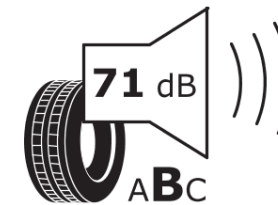

ENERG

MICHELIN

721502

275/35R22 104 W XL

C1