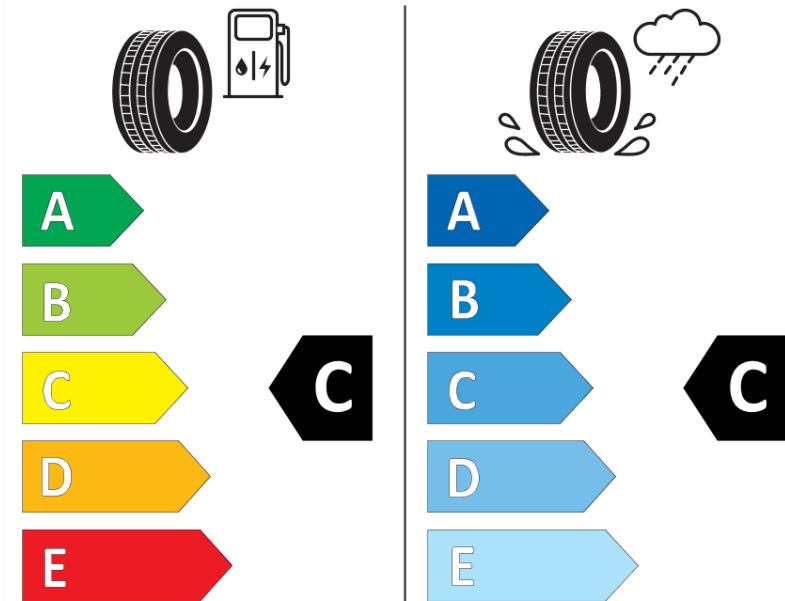

Product Information Sheet

Delegated Regulation (EU) 2020/740

Supplier name or trademark	MICHELIN
Commercial name or trade designation	PILOT ALPIN 5 SUV
Tyre type identifier	721502
Tyre size designation	275/35R22
Load-capacity index	104
Speed category symbol	W
Fuel efficiency class	C
Wet grip class	C
External rolling noise class	B
External rolling noise value	71 dB
Severe snow tyre	Yes
Ice tyre	No
Date of start of production	51/19
Date of end of production	
Load version	XL
Additional information	275/35 R22 104W XL TL PILOT ALPIN 5 SUV MI

ENERG

MICHELIN

721502

275/35R22 104 W XL

C1