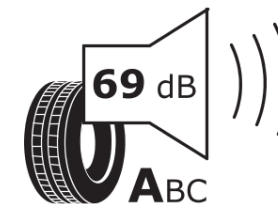

Product Information Sheet

Delegated Regulation (EU) 2020/740

Supplier name or trademark	MICHELIN
Commercial name or trade designation	CROSSCLIMATE 2 TV
Tyre type identifier	721652
Tyre size designation	205/55R16
Load-capacity index	94
Speed category symbol	V
Fuel efficiency class	B
Wet grip class	B
External rolling noise class	A
External rolling noise value	69 dB
Severe snow tyre	Yes
Ice tyre	No
Date of start of production	28/20
Date of end of production	
Load version	XL
Additional information	205/55 R16 94V XL TL CROSSCLIMATE 2 TV MI

ENERG

MICHELIN

721652

205/55R16 94 V XL

C1

2020/740