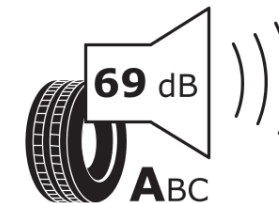

Product Information Sheet

Delegated Regulation (EU) 2020/740

| | |
|--|--|
| Supplier name or trademark | TAURUS |
| Commercial name or trade designation | ROAD POWER T VG |
| Tyre type identifier | 723548 |
| Tyre size designation | 235/75R17.5 |
| Load-capacity index | 143 |
| Load-capacity index (Load index for Dual mounting) | 141 |
| Speed category symbol | J |
| Fuel efficiency class | C |
| Wet grip class | B |
| External rolling noise class | A |
| External rolling noise value | 69 dB |
| Severe snow tyre | No |
| Date of start of production | 48/16 |
| Date of end of production | |
| Additional information | 235/75R17.5 ROAD POWER T TL 143/141J VG TA |
| Load-capacity index (Single Load index for additional service description) | 144 |
| Load-capacity index (Dual Load index for additional service description) | 144 |
| Speed category symbol (for Additional Service Description) | F |

ENERG

TAURUS

723548

235/75R17.5 143/141 J

C3

2020/740