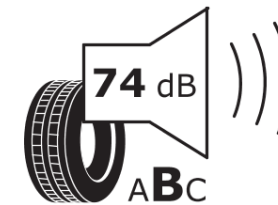

Product Information Sheet

Delegated Regulation (EU) 2020/740

Supplier name or trademark	MICHELIN
Commercial name or trade designation	PILOT ALPIN 5 SUV NC0
Tyre type identifier	723571
Tyre size designation	295/45R20
Load-capacity index	114
Speed category symbol	V
Fuel efficiency class	C
Wet grip class	C
External rolling noise class	B
External rolling noise value	74 dB
Severe snow tyre	Yes
Ice tyre	No
Date of start of production	09/21
Date of end of production	
Load version	XL
Additional information	295/45 R20 114V XL TL PILOT ALPIN 5 SUV NC0 MI

ENERG

MICHELIN

723571

295/45R20 114 V XL

C1

2020/740