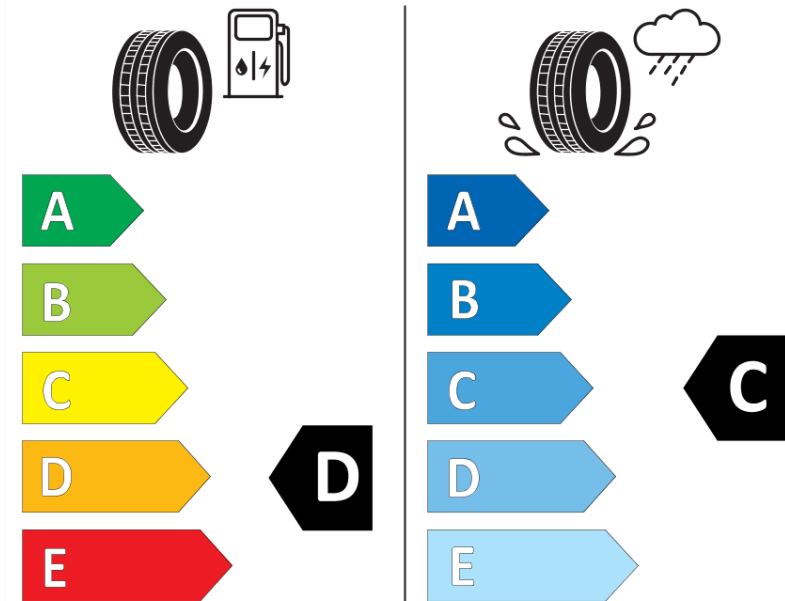

Product Information Sheet

Delegated Regulation (EU) 2020/740

Supplier name or trademark	TAURUS
Commercial name or trade designation	ICE
Tyre type identifier	723732
Tyre size designation	195/65R15
Load-capacity index	95
Speed category symbol	T
Fuel efficiency class	D
Wet grip class	C
External rolling noise class	B
External rolling noise value	72 dB
Severe snow tyre	Yes
Ice tyre	No
Date of start of production	43/16
Date of end of production	
Load version	XL
Additional information	195/65 R15 95T XL TL ICE TA

ENERG

TAURUS

723732

195/65R15 95 T

C1

2020/740