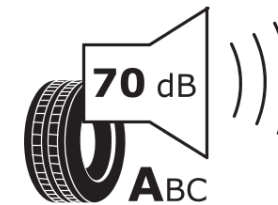

ENERG

MICHELIN

724698

305/35R21 109 W XL

C1