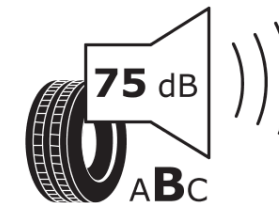

ENERG

MICHELIN

724806

355/25ZR21 (107Y) XL

C1