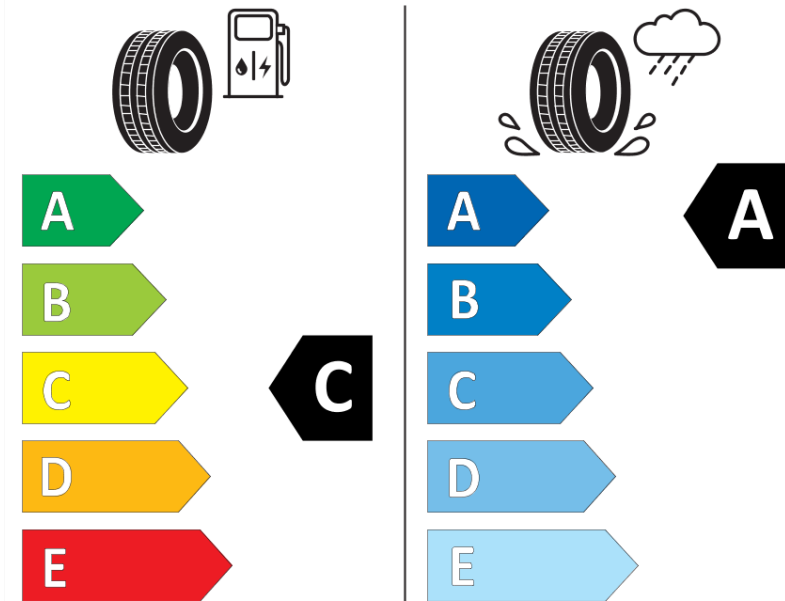

Product Information Sheet

Delegated Regulation (EU) 2020/740

Supplier name or trademark	MICHELIN
Commercial name or trade designation	PILOT SPORT 4 S
Tyre type identifier	724806
Tyre size designation	355/25ZR21
Load-capacity index	107
Speed category symbol	(Y)
Fuel efficiency class	C
Wet grip class	A
External rolling noise class	B
External rolling noise value	75 dB
Severe snow tyre	No
Ice tyre	No
Date of start of production	17/18
Date of end of production	
Load version	XL
Additional information	355/25 ZR21 (107Y) XL TL PILOT SPORT 4 S MI

ENERG

MICHELIN

724806

355/25ZR21 (107Y) XL

C1