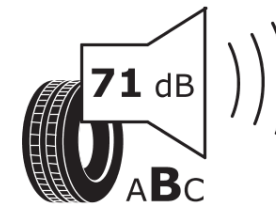

Product Information Sheet

Delegated Regulation (EU) 2020/740

Supplier name or trademark	MICHELIN
Commercial name or trade designation	CROSSCLIMATE 2
Tyre type identifier	728236
Tyre size designation	215/60R16
Load-capacity index	95
Speed category symbol	V
Fuel efficiency class	C
Wet grip class	B
External rolling noise class	B
External rolling noise value	71 dB
Severe snow tyre	Yes
Ice tyre	No
Date of start of production	42/19
Date of end of production	
Load version	SL
Additional information	215/60 R16 95V TL CROSSCLIMATE 2 MI

ENERG

MICHELIN

728236

215/60R16 95 V

C1

2020/740