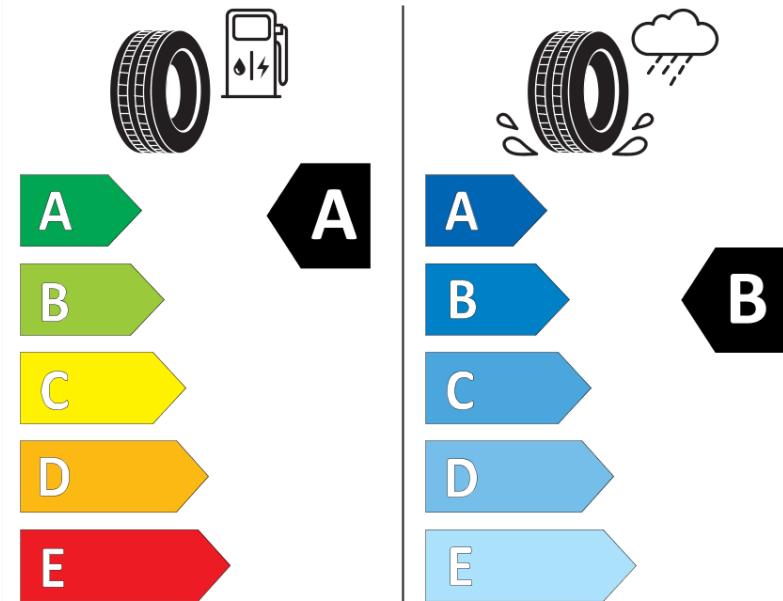

Product Information Sheet

Delegated Regulation (EU) 2020/740

Supplier name or trademark	MICHELIN
Commercial name or trade designation	E PRIMACY ST ACOUSTIC POL
Tyre type identifier	729420
Tyre size designation	245/45R19
Load-capacity index	102
Speed category symbol	V
Fuel efficiency class	A
Wet grip class	B
External rolling noise class	B
External rolling noise value	70 dB
Severe snow tyre	No
Ice tyre	No
Date of start of production	08/23
Date of end of production	
Load version	XL
Additional information	245/45 R19 102V XL TL E PRIMACY ST ACOUSTIC POL MI

ENERG

MICHELIN

729420

245/45R19 102 V XL

C1