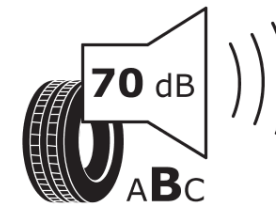

ENERG

MICHELIN

729420

245/45R19 102 V XL

C1