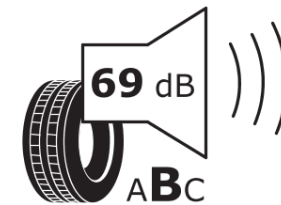

Product Information Sheet

Delegated Regulation (EU) 2020/740

Supplier name or trademark	MICHELIN
Commercial name or trade designation	PRIMACY 4+
Tyre type identifier	729565
Tyre size designation	225/45R17
Load-capacity index	91
Speed category symbol	V
Fuel efficiency class	C
Wet grip class	A
External rolling noise class	B
External rolling noise value	69 dB
Severe snow tyre	No
Ice tyre	No
Date of start of production	28/19
Date of end of production	
Load version	SL
Additional information	225/45R17 91V TL PRIMACY 4+ MI

ENERG

MICHELIN

729565

225/45R17 91 V

C1

2020/740