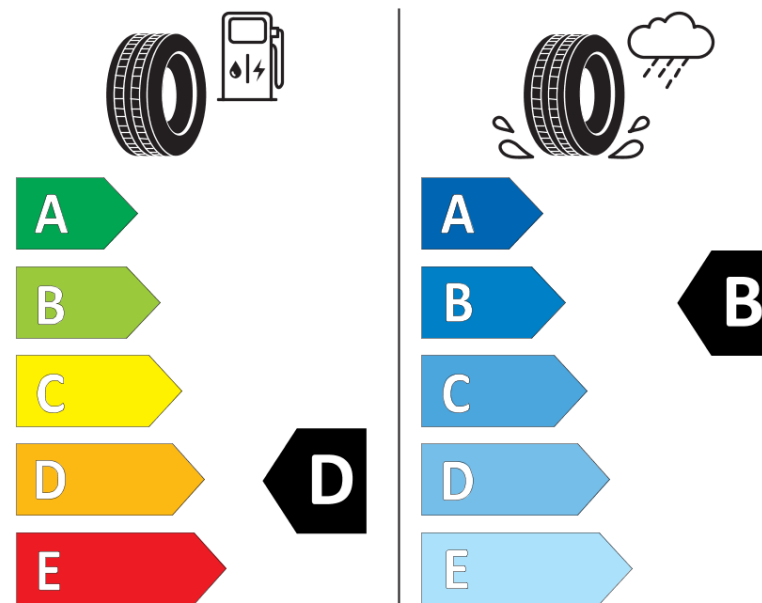

Product Information Sheet

Delegated Regulation (EU) 2020/740

Supplier name or trademark	RIKEN
Commercial name or trade designation	ONOFF READY S VG
Tyre type identifier	731056
Tyre size designation	13R22.5
Load-capacity index	156
Load-capacity index (Load index for Dual mounting)	150
Speed category symbol	K
Fuel efficiency class	D
Wet grip class	B
External rolling noise class	A
External rolling noise value	69 dB
Severe snow tyre	No
Date of start of production	42/16
Date of end of production	
Additional information	13R22.5 ONOFF READY S TL 156/150K VG RI
Load-capacity index (Single Load index for additional service description)	
Load-capacity index (Dual Load index for additional service description)	
Speed category symbol (for Additional Service Description)	

ENERG

RIKEN

731056

13R22.5 156/150 K

C3