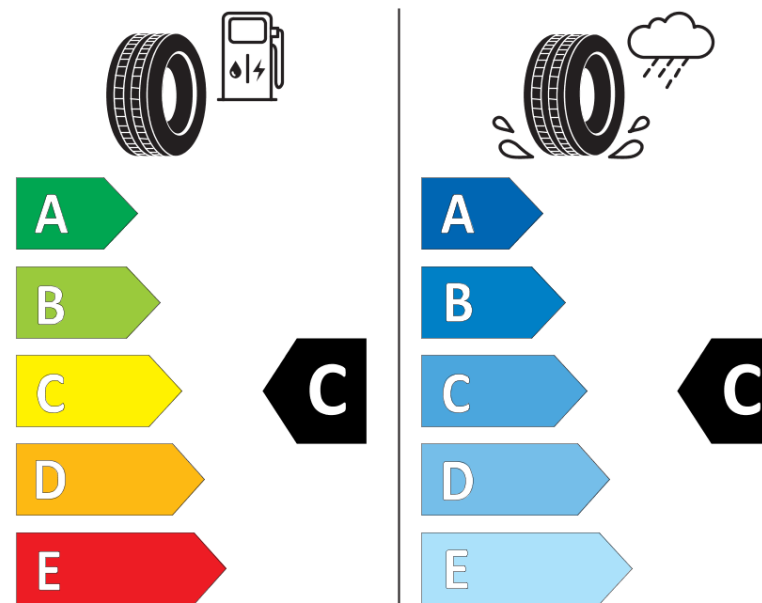

Product Information Sheet

Delegated Regulation (EU) 2020/740

Supplier name or trademark	KORMORAN
Commercial name or trade designation	SUV SNOW
Tyre type identifier	731909
Tyre size designation	225/65R17
Load-capacity index	106
Speed category symbol	H
Fuel efficiency class	C
Wet grip class	C
External rolling noise class	B
External rolling noise value	72 dB
Severe snow tyre	Yes
Ice tyre	No
Date of start of production	29/16
Date of end of production	
Load version	XL
Additional information	225/65 R17 106H XL TL SUV SNOW KO

ENERG

KORMORAN

731909

225/65R17 106 H

C1