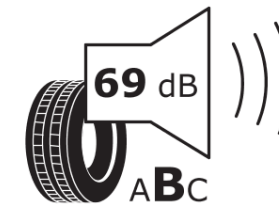

ENERG

MICHELIN

733156

215/70R16 100 H

C1