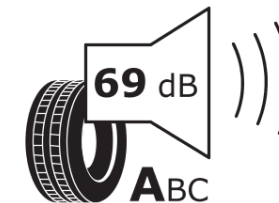

## Product Information Sheet

Delegated Regulation (EU) 2020/740

Supplier name or trademark	<b>MICHELIN</b>
Commercial name or trade designation	<b>PRIMACY 3</b>
Tyre type identifier	<b>733441</b>
Tyre size designation	<b>205/55R17</b>
Load-capacity index	<b>95</b>
Speed category symbol	<b>V</b>
Fuel efficiency class	<b>C</b>
Wet grip class	<b>A</b>
External rolling noise class	<b>A</b>
External rolling noise value	<b>69 dB</b>
Severe snow tyre	<b>No</b>
Ice tyre	<b>No</b>
Date of start of production	<b>29/12</b>
Date of end of production	
Load version	<b>XL</b>
Additional information	<b>205/55 R17 95V EXTRA LOAD TL PRIMACY 3 GRNX MI</b>

# ENERG

**MICHELIN**

733441

205/55R17 95 V

C1

2020/740