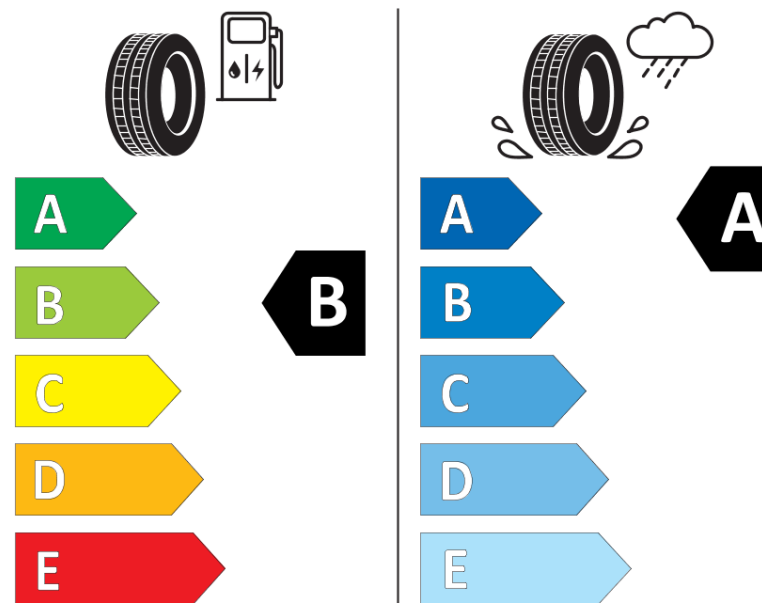

## Product Information Sheet

Delegated Regulation (EU) 2020/740

Supplier name or trademark	<b>KLEBER</b>
Commercial name or trade designation	<b>TRANSPRO 2</b>
Tyre type identifier	<b>733900</b>
Tyre size designation	<b>225/65R16C</b>
Load-capacity index	<b>112</b>
Load-capacity index (Load index for Dual mounting)	<b>110</b>
Speed category symbol	<b>T</b>
Fuel efficiency class	<b>B</b>
Wet grip class	<b>A</b>
External rolling noise class	<b>B</b>
External rolling noise value	<b>72 dB</b>
Severe snow tyre	<b>No</b>
Date of start of production	<b>09/22</b>
Date of end of production	
Additional information	<b>225/65 R16C 112/110T TL TRANSPRO 2 KL</b>

Load-capacity index (Single Load index for additional service description)

Load-capacity index (Dual Load index for additional service description)

Speed category symbol (for Additional Service Description)

**KLEBER**

733900

225/65R16C 112/110 T

C2

2020/740