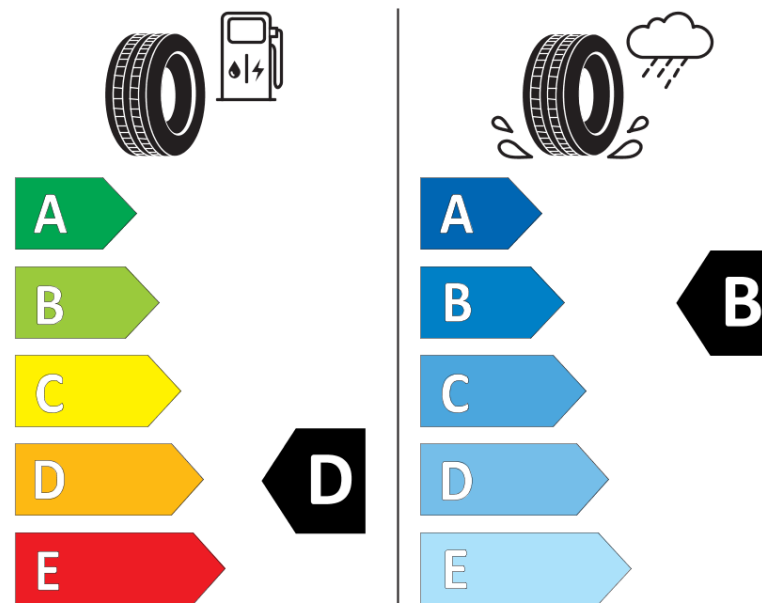

Product Information Sheet

Delegated Regulation (EU) 2020/740

Supplier name or trademark **BFGOODRICH**

Commercial name or trade designation **G-GRIP**

Tyre type identifier **734634**

Tyre size designation **175/65R14**

Load-capacity index **82**

Speed category symbol **T**

Fuel efficiency class **D**

Wet grip class **B**

External rolling noise class **B**

External rolling noise value **69 dB**

Severe snow tyre **No**

Ice tyre **No**

Date of start of production **03/14**

Date of end of production

Load version **SL**

Additional information **175/65 R14 82T TL G-GRIP GO.**

ENERG

BFGOODRICH

734634

175/65R14 82 T

C1

2020/740