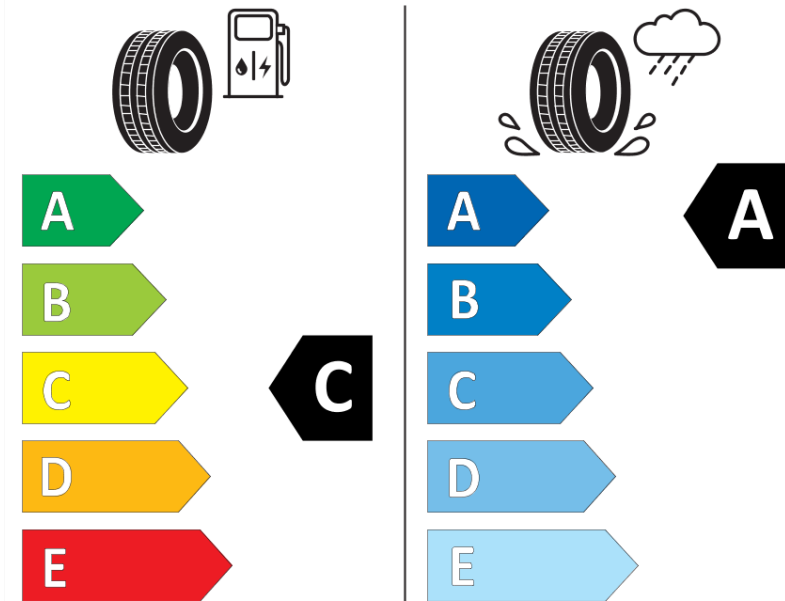

Product Information Sheet

Delegated Regulation (EU) 2020/740

Supplier name or trademark	MICHELIN
Commercial name or trade designation	PILOT SPORT 4 SUV
Tyre type identifier	735925
Tyre size designation	245/45R21
Load-capacity index	104
Speed category symbol	W
Fuel efficiency class	C
Wet grip class	A
External rolling noise class	B
External rolling noise value	72 dB
Severe snow tyre	No
Ice tyre	No
Date of start of production	46/17
Date of end of production	
Load version	XL
Additional information	245/45 R21 104W XL TL PILOT SPORT 4 SUV MI

ENERG

MICHELIN

735925

245/45R21 104 W

C1