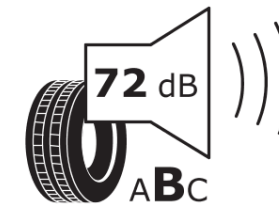

ENERG

MICHELIN

735925

245/45R21 104 W

C1