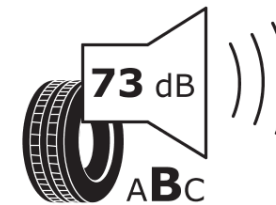

Product Information Sheet

Delegated Regulation (EU) 2020/740

Supplier name or trademark	MICHELIN
Commercial name or trade designation	PILOT SUPER SPORT *
Tyre type identifier	736079
Tyre size designation	275/30R20
Load-capacity index	97
Speed category symbol	Y
Fuel efficiency class	D
Wet grip class	A
External rolling noise class	B
External rolling noise value	73 dB
Severe snow tyre	No
Ice tyre	No
Date of start of production	03/16
Date of end of production	
Load version	XL
Additional information	275/30 R20 97Y XL TL PILOT SUPER SPORT * MI

ENERG

MICHELIN

736079

275/30R20 97 Y

C1

2020/740