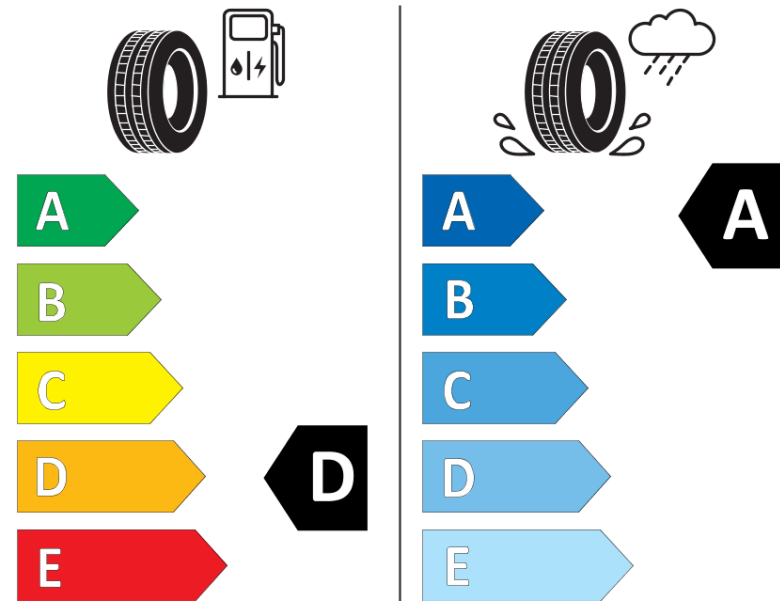

Product Information Sheet

Delegated Regulation (EU) 2020/740

Supplier name or trademark	MICHELIN
Commercial name or trade designation	PILOT SUPER SPORT *
Tyre type identifier	736079
Tyre size designation	275/30R20
Load-capacity index	97
Speed category symbol	Y
Fuel efficiency class	D
Wet grip class	A
External rolling noise class	B
External rolling noise value	73 dB
Severe snow tyre	No
Ice tyre	No
Date of start of production	03/16
Date of end of production	
Load version	XL
Additional information	275/30 R20 97Y XL TL PILOT SUPER SPORT * MI

ENERG

MICHELIN

736079

275/30R20 97 Y

C1

2020/740