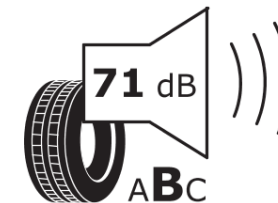

ENERG

MICHELIN

736500

225/65R16C 112/110 R

C2