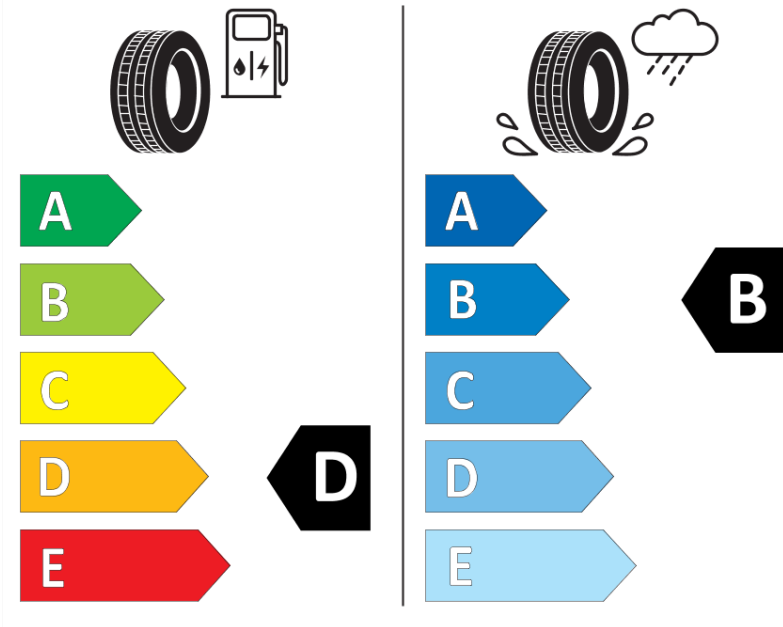

## Product Information Sheet

Delegated Regulation (EU) 2020/740

Supplier name or trademark	<b>MICHELIN</b>
Commercial name or trade designation	<b>AGILIS ALPIN</b>
Tyre type identifier	<b>736500</b>
Tyre size designation	<b>225/65R16C</b>
Load-capacity index	<b>112</b>
Load-capacity index (Load index for Dual mounting)	<b>110</b>
Speed category symbol	<b>R</b>
Fuel efficiency class	<b>D</b>
Wet grip class	<b>B</b>
External rolling noise class	<b>B</b>
External rolling noise value	<b>71 dB</b>
Severe snow tyre	<b>Yes</b>
Date of start of production	<b>18/08</b>
Date of end of production	
Additional information	<b>225/65 R 16C 112/110R TL AGILIS ALPIN MI</b>
Load-capacity index (Single Load index for additional service description)	
Load-capacity index (Dual Load index for additional service description)	
Speed category symbol (for Additional Service Description)	

# ENERG

**MICHELIN**

736500

225/65R16C 112/110 R

C2

2020/740