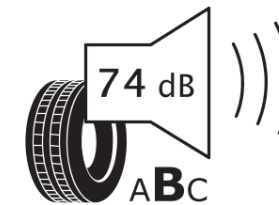

ENERG

MICHELIN

738422

305/40R20 112 Y XL

C1