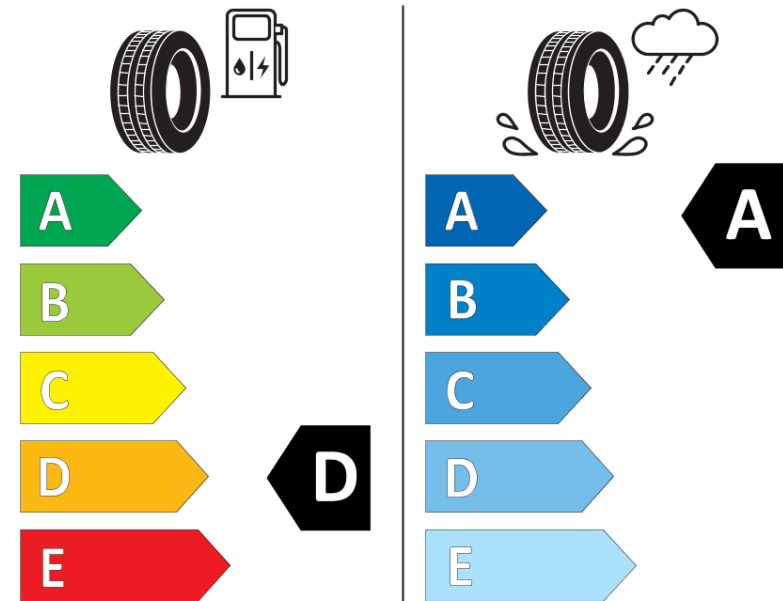

Product Information Sheet

Delegated Regulation (EU) 2020/740

Supplier name or trademark	MICHELIN
Commercial name or trade designation	COMPETITION
Tyre type identifier	739279
Tyre size designation	175/60R13
Load-capacity index	77
Speed category symbol	H
Fuel efficiency class	D
Wet grip class	A
External rolling noise class	B
External rolling noise value	69 dB
Severe snow tyre	No
Ice tyre	No
Date of start of production	13/19
Date of end of production	
Load version	SL
Additional information	175/60R13 77H TL PILOT EXALTO PE2 MI

ENERG

MICHELIN

739279

175/60R13 77 H

C1