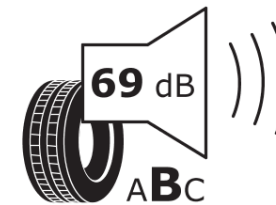

ENERG

MICHELIN

739279

175/60R13 77 H

C1