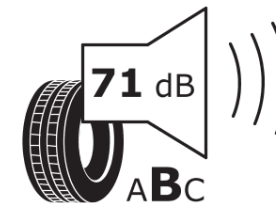

ENERG

MICHELIN

739770

HL255/40ZR21 (105Y) XL

C1