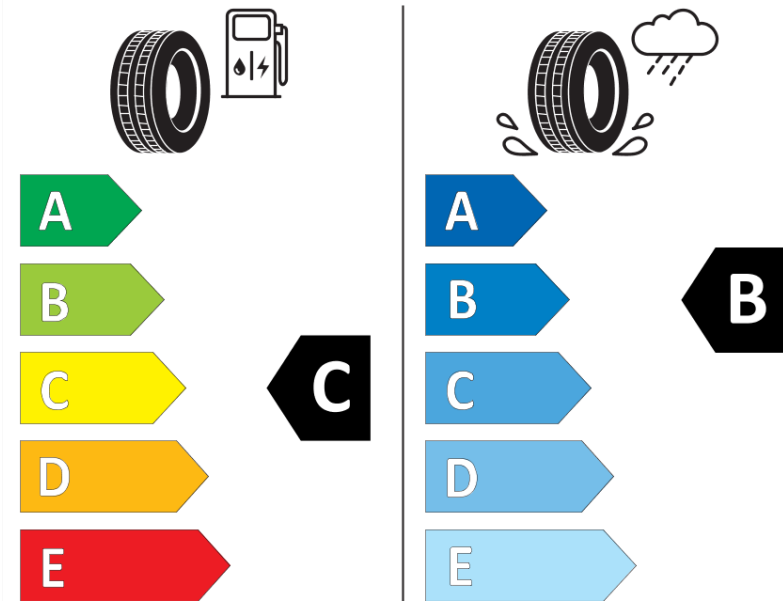

Product Information Sheet

Delegated Regulation (EU) 2020/740

Supplier name or trademark	MICHELIN
Commercial name or trade designation	PILOT SPORT 4 S MO1
Tyre type identifier	739770
Tyre size designation	255/40ZR21
Load-capacity index	105
Speed category symbol	(Y)
Fuel efficiency class	C
Wet grip class	B
External rolling noise class	B
External rolling noise value	71 dB
Severe snow tyre	No
Ice tyre	No
Date of start of production	48/20
Date of end of production	
Load version	XL
Additional information	HL255/40 ZR21 (105Y) XL TL PILOT SPORT 4 S MO1 MI

ENERG

MICHELIN

739770

255/40ZR21 (105Y) XL

C1