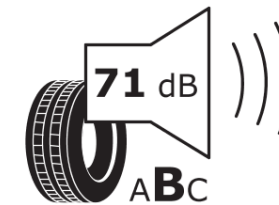

ENERG

MICHELIN

739770

255/40ZR21 (105Y) XL

C1