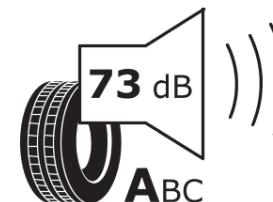

ENERG

TIGAR

740736

315/80R22.5 156/150 L

C3