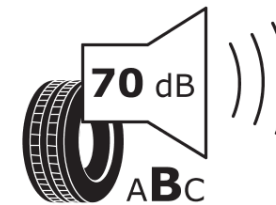

Product Information Sheet

Delegated Regulation (EU) 2020/740

Supplier name or trademark	MICHELIN
Commercial name or trade designation	E PRIMACY
Tyre type identifier	740934
Tyre size designation	225/45R17
Load-capacity index	94
Speed category symbol	W
Fuel efficiency class	A
Wet grip class	B
External rolling noise class	B
External rolling noise value	70 dB
Severe snow tyre	No
Ice tyre	No
Date of start of production	48/19
Date of end of production	
Load version	XL
Additional information	225/45 R17 94W XL TL E PRIMACY MI

ENERG

MICHELIN

740934

225/45R17 94 W

C1

2020/740