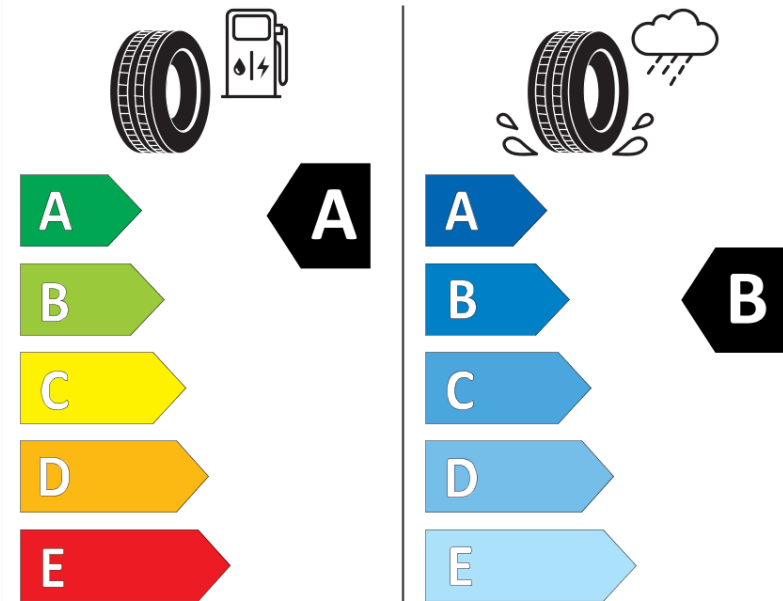

Product Information Sheet

Delegated Regulation (EU) 2020/740

Supplier name or trademark	MICHELIN
Commercial name or trade designation	E PRIMACY
Tyre type identifier	740934
Tyre size designation	225/45R17
Load-capacity index	94
Speed category symbol	W
Fuel efficiency class	A
Wet grip class	B
External rolling noise class	B
External rolling noise value	70 dB
Severe snow tyre	No
Ice tyre	No
Date of start of production	48/19
Date of end of production	
Load version	XL
Additional information	225/45 R17 94W XL TL E PRIMACY MI

ENERG

MICHELIN

740934

225/45R17 94 W

C1

2020/740