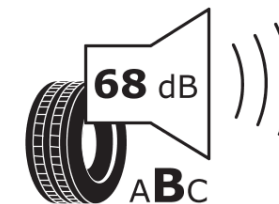

ENERG

MICHELIN

741479

185/65R15 88 H

C1