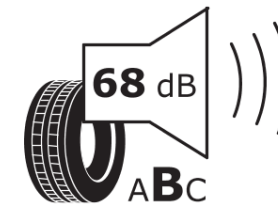

## Product Information Sheet

Delegated Regulation (EU) 2020/740

Supplier name or trademark	TAURUS
Commercial name or trade designation	601 B2
Tyre type identifier	741903
Tyre size designation	155/65R14
Load-capacity index	75
Speed category symbol	T
Fuel efficiency class	E
Wet grip class	D
External rolling noise class	B
External rolling noise value	68 dB
Severe snow tyre	Yes
Ice tyre	No
Date of start of production	43/13
Date of end of production	
Load version	SL
Additional information	155/65 R14 75T TL 601 B2 TA

# ENERG

TAURUS

741903

155/65R14 75 T

C1

2020/740