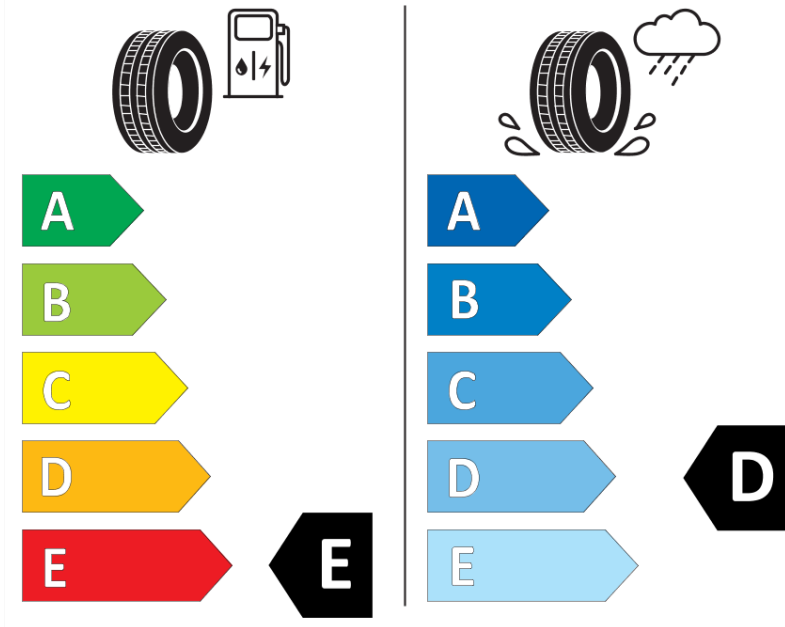

Product Information Sheet

Delegated Regulation (EU) 2020/740

Supplier name or trademark	TAURUS
Commercial name or trade designation	601 B2
Tyre type identifier	741903
Tyre size designation	155/65R14
Load-capacity index	75
Speed category symbol	T
Fuel efficiency class	E
Wet grip class	D
External rolling noise class	B
External rolling noise value	68 dB
Severe snow tyre	Yes
Ice tyre	No
Date of start of production	43/13
Date of end of production	
Load version	SL
Additional information	155/65 R14 75T TL 601 B2 TA

ENERG

TAURUS

741903

155/65R14 75 T

C1

2020/740