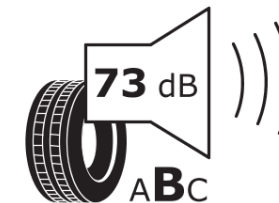

Product Information Sheet

Delegated Regulation (EU) 2020/740

Supplier name or trademark	MICHELIN
Commercial name or trade designation	PILOT SPORT CUP 2 CNT
Tyre type identifier	742168
Tyre size designation	285/30ZR18
Load-capacity index	97
Speed category symbol	(Y)
Fuel efficiency class	D
Wet grip class	C
External rolling noise class	B
External rolling noise value	73 dB
Severe snow tyre	No
Ice tyre	No
Date of start of production	04/19
Date of end of production	
Load version	XL
Additional information	285/30 ZR18 (97Y) XL PILOT SPORT CUP 2 CONNECT MI

ENERG

MICHELIN

742168

285/30ZR18 (97Y) XL

C1

2020/740