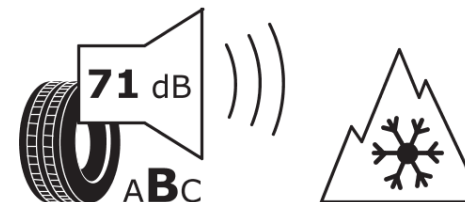

KLEBER

742240

215/65R15C 104/102 T

C2