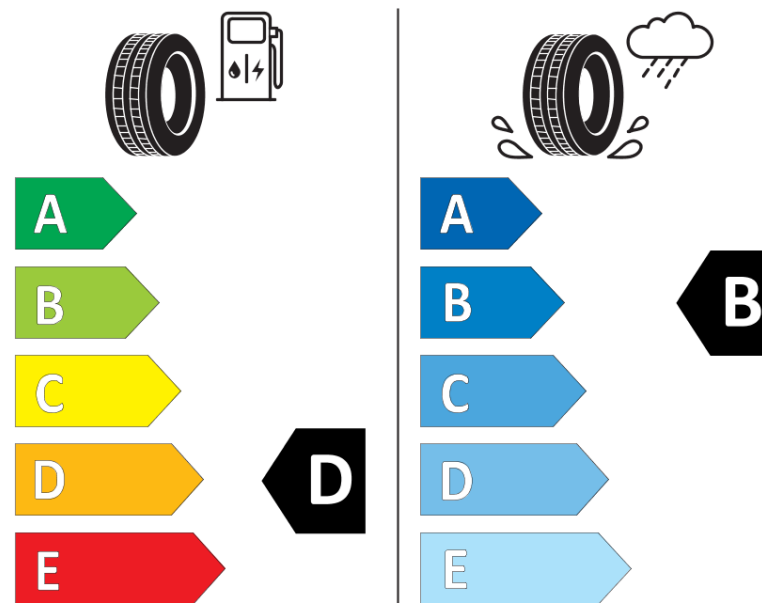

KLEBER

742240

215/65R15C 104/102 T

C2