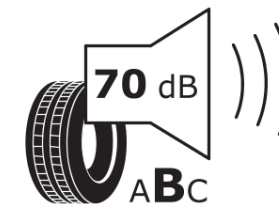

## Product Information Sheet

Delegated Regulation (EU) 2020/740

Supplier name or trademark	<b>STRIAL</b>
Commercial name or trade designation	<b>HIGH PERFORMANCE</b>
Tyre type identifier	<b>742886</b>
Tyre size designation	<b>175/55R15</b>
Load-capacity index	<b>77</b>
Speed category symbol	<b>H</b>
Fuel efficiency class	<b>D</b>
Wet grip class	<b>C</b>
External rolling noise class	<b>B</b>
External rolling noise value	<b>70 dB</b>
Severe snow tyre	<b>No</b>
Ice tyre	<b>No</b>
Date of start of production	<b>29/16</b>
Date of end of production	
Load version	<b>SL</b>
Additional information	<b>175/55 R15 77H TL HIGH PERFORMANCE S4</b>

# ENERG

**STRIAL**

742886

175/55R15 77 H

C1

2020/740