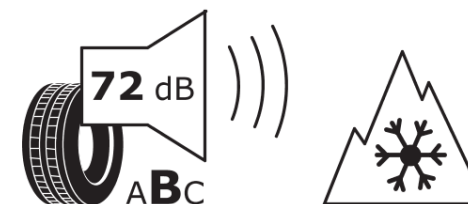

## Product Information Sheet

Delegated Regulation (EU) 2020/740

Supplier name or trademark	<b>BFGOODRICH</b>
Commercial name or trade designation	<b>ROUTE CONTROL T VM</b>
Tyre type identifier	<b>743370</b>
Tyre size designation	<b>385/65R22.5</b>
Load-capacity index	<b>160</b>
Load-capacity index (Load index for Dual mounting)	
Speed category symbol	<b>K</b>
Fuel efficiency class	<b>B</b>
Wet grip class	<b>B</b>
External rolling noise class	<b>B</b>
External rolling noise value	<b>72 dB</b>
Severe snow tyre	<b>Yes</b>
Date of start of production	<b>05/17</b>
Date of end of production	
Additional information	<b>385/65R22.5 ROUTE CONTROL T TL 160K VM GO</b>
Load-capacity index (Single Load index for additional service description)	
Load-capacity index (Dual Load index for additional service description)	

Speed category symbol (for Additional Service Description)

**BFGOODRICH**

743370

385/65R22.5 160 K

C3

2020/740