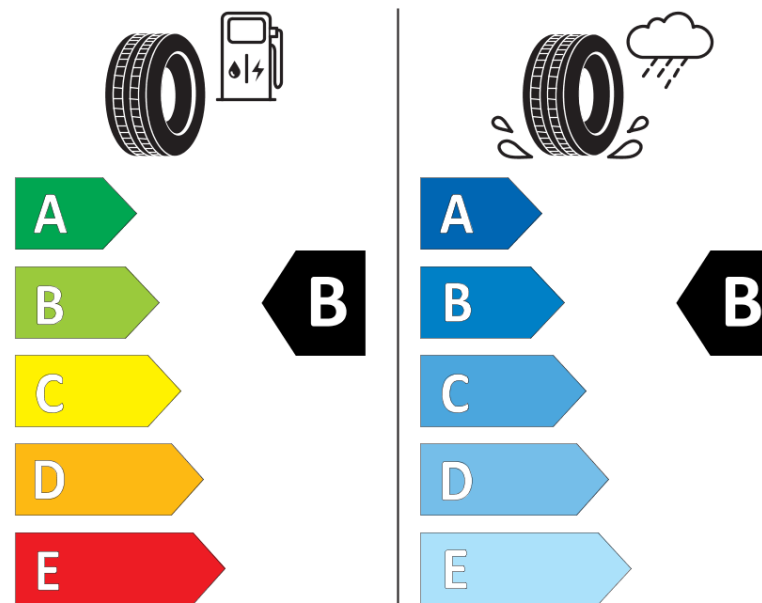

## Product Information Sheet

Delegated Regulation (EU) 2020/740

Supplier name or trademark	<b>BFGOODRICH</b>
Commercial name or trade designation	<b>ROUTE CONTROL T VM</b>
Tyre type identifier	<b>743370</b>
Tyre size designation	<b>385/65R22.5</b>
Load-capacity index	<b>160</b>
Load-capacity index (Load index for Dual mounting)	
Speed category symbol	<b>K</b>
Fuel efficiency class	<b>B</b>
Wet grip class	<b>B</b>
External rolling noise class	<b>B</b>
External rolling noise value	<b>72 dB</b>
Severe snow tyre	<b>Yes</b>
Date of start of production	<b>05/17</b>
Date of end of production	
Additional information	<b>385/65R22.5 ROUTE CONTROL T TL 160K VM GO</b>
Load-capacity index (Single Load index for additional service description)	
Load-capacity index (Dual Load index for additional service description)	

Speed category symbol (for Additional Service Description)

**BFGOODRICH**

743370

385/65R22.5 160 K

C3

2020/740