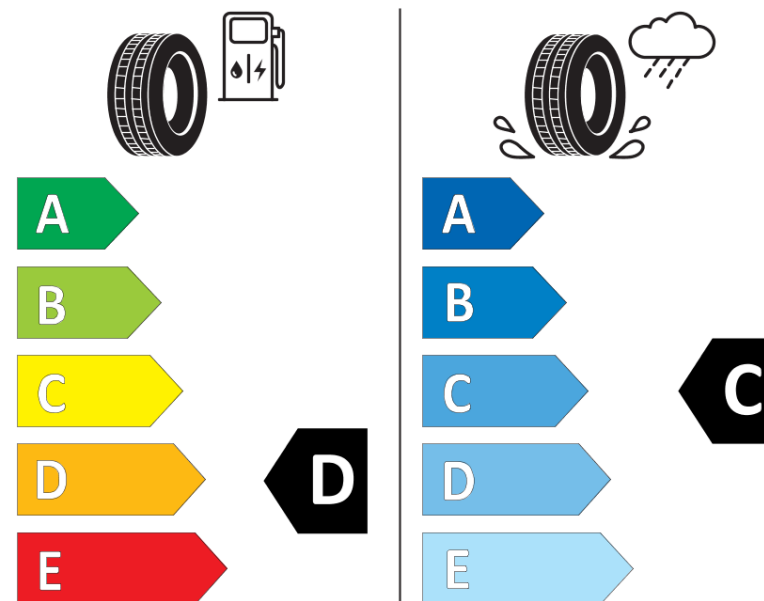

Product Information Sheet

Delegated Regulation (EU) 2020/740

Supplier name or trademark	IDILIS
Commercial name or trade designation	ALL SEASON
Tyre type identifier	744481
Tyre size designation	215/50ZR17
Load-capacity index	95
Speed category symbol	W
Fuel efficiency class	D
Wet grip class	C
External rolling noise class	B
External rolling noise value	70 dB
Severe snow tyre	Yes
Ice tyre	No
Date of start of production	25/20
Date of end of production	
Load version	XL
Additional information	215/50 ZR17 95W XL TL ALL SEASON ID

ENERG

IDILIS

744481

215/50ZR17 95 W XL

C1