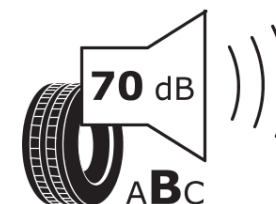

ENERG

IDILIS

744481

215/50ZR17 95 W XL

C1