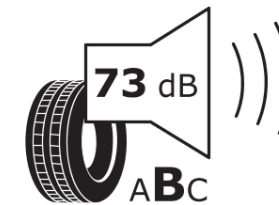

ENERG

MICHELIN

744654

315/30ZR22 (107Y) XL

C1