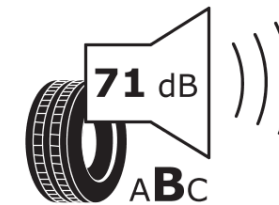

ENERG

MICHELIN

746038

275/40ZR20 (106Y) XL

C1