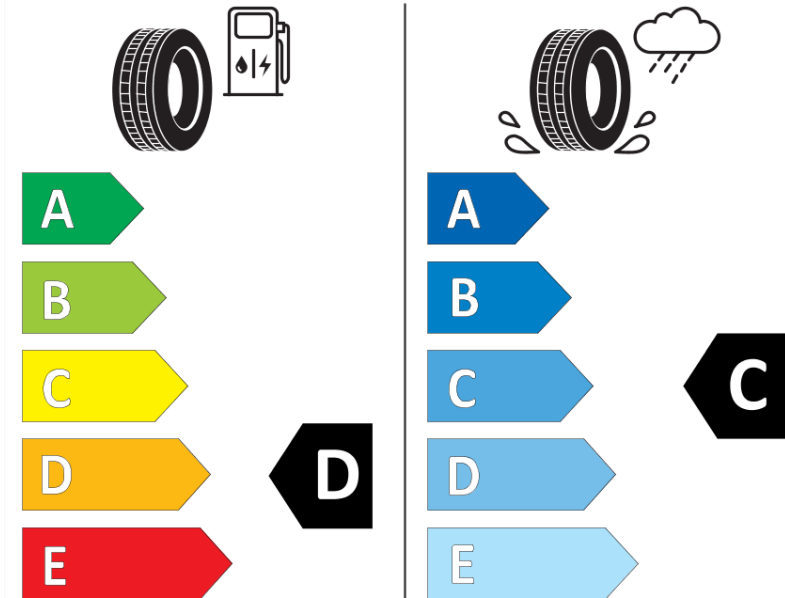

Product Information Sheet

Delegated Regulation (EU) 2020/740

Supplier name or trademark	TAURUS
Commercial name or trade designation	ICE
Tyre type identifier	746509
Tyre size designation	205/60R16
Load-capacity index	96
Speed category symbol	T
Fuel efficiency class	D
Wet grip class	C
External rolling noise class	B
External rolling noise value	72 dB
Severe snow tyre	Yes
Ice tyre	No
Date of start of production	43/16
Date of end of production	
Load version	XL
Additional information	205/60 R16 96T XL TL ICE TA

ENERG

TAURUS

746509

205/60R16 96 T

C1

2020/740