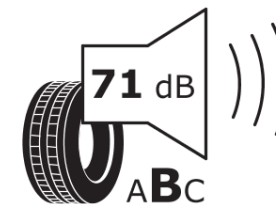

Product Information Sheet

Delegated Regulation (EU) 2020/740

Supplier name or trademark	MICHELIN
Commercial name or trade designation	PRIMACY 3
Tyre type identifier	747221
Tyre size designation	205/45R17
Load-capacity index	84
Speed category symbol	V
Fuel efficiency class	D
Wet grip class	A
External rolling noise class	B
External rolling noise value	71 dB
Severe snow tyre	No
Ice tyre	No
Date of start of production	13/13
Date of end of production	
Load version	SL
Additional information	205/45 R17 84V TL PRIMACY 3 ZP GRNX MI

ENERG

MICHELIN

747221

205/45R17 84 V

C1

2020/740