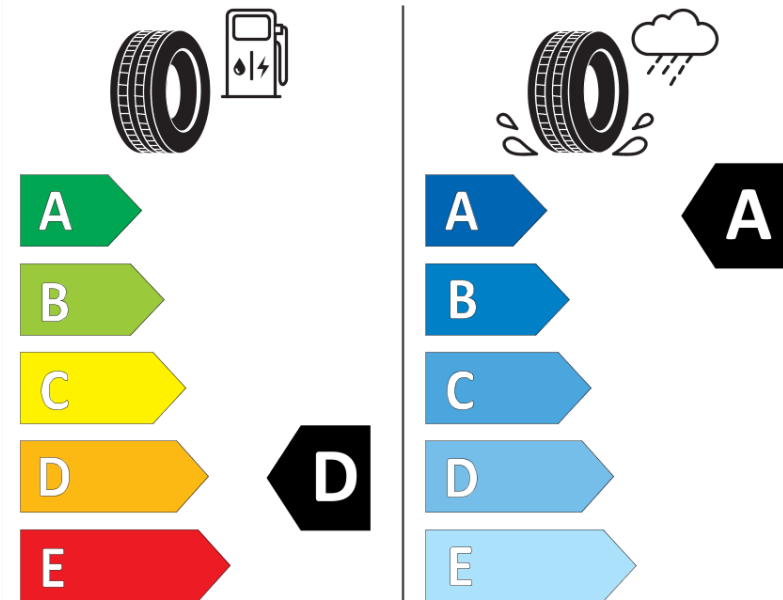

Product Information Sheet

Delegated Regulation (EU) 2020/740

Supplier name or trademark	MICHELIN
Commercial name or trade designation	PRIMACY 3
Tyre type identifier	747221
Tyre size designation	205/45R17
Load-capacity index	84
Speed category symbol	V
Fuel efficiency class	D
Wet grip class	A
External rolling noise class	B
External rolling noise value	71 dB
Severe snow tyre	No
Ice tyre	No
Date of start of production	13/13
Date of end of production	
Load version	SL
Additional information	205/45 R17 84V TL PRIMACY 3 ZP GRNX MI

ENERG

MICHELIN

747221

205/45R17 84 V

C1

2020/740