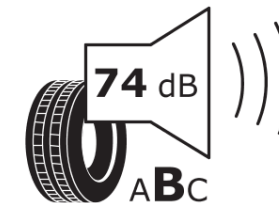

ENERG

MICHELIN

747930

275/40R22 107 Y XL

C1