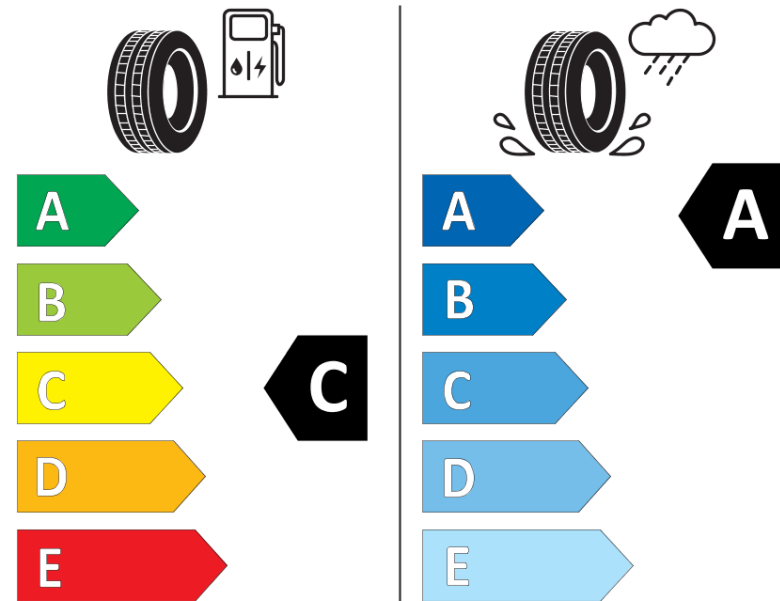

Product Information Sheet

Delegated Regulation (EU) 2020/740

Supplier name or trademark	MICHELIN
Commercial name or trade designation	PILOT SPORT 4 SUV
Tyre type identifier	747930
Tyre size designation	275/40R22
Load-capacity index	107
Speed category symbol	Y
Fuel efficiency class	C
Wet grip class	A
External rolling noise class	B
External rolling noise value	74 dB
Severe snow tyre	No
Ice tyre	No
Date of start of production	17/20
Date of end of production	
Load version	XL
Additional information	275/40 R22 107Y XL TL PILOT SPORT 4 SUV ZP MI

ENERG

MICHELIN

747930

275/40R22 107 Y XL

C1