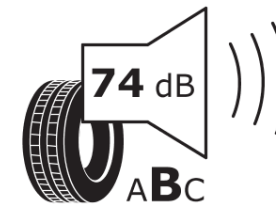

ENERG

MICHELIN

747930

275/40R22 107 Y XL

C1