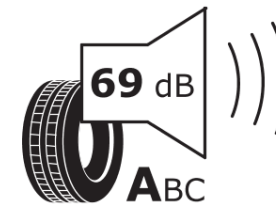

Product Information Sheet

Delegated Regulation (EU) 2020/740

Supplier name or trademark	MICHELIN
Commercial name or trade designation	ALPIN 6
Tyre type identifier	749401
Tyre size designation	225/50R17
Load-capacity index	94
Speed category symbol	H
Fuel efficiency class	D
Wet grip class	B
External rolling noise class	A
External rolling noise value	69 dB
Severe snow tyre	Yes
Ice tyre	No
Date of start of production	29/16
Date of end of production	
Load version	SL
Additional information	225/50 R17 94H TL ALPIN 6 MI

ENERG

MICHELIN

749401

225/50R17 94 H

C1

2020/740