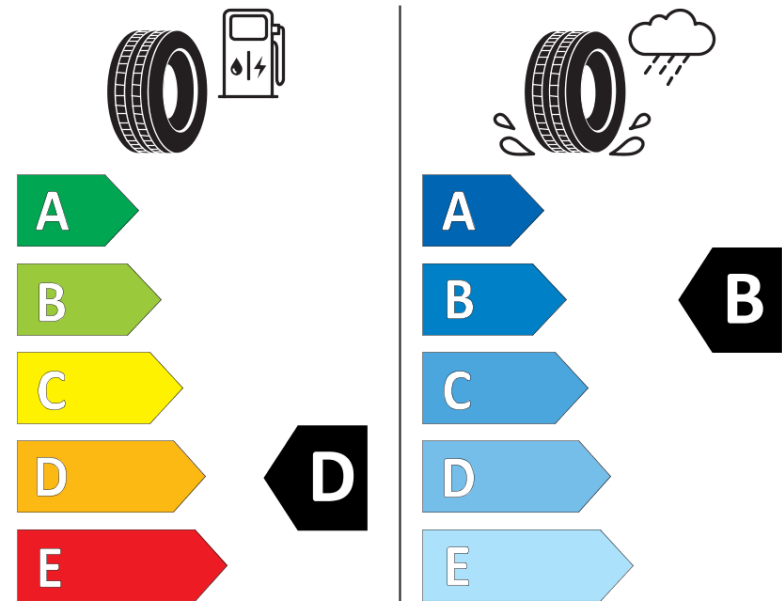

Product Information Sheet

Delegated Regulation (EU) 2020/740

Supplier name or trademark	MICHELIN
Commercial name or trade designation	ALPIN 6
Tyre type identifier	749401
Tyre size designation	225/50R17
Load-capacity index	94
Speed category symbol	H
Fuel efficiency class	D
Wet grip class	B
External rolling noise class	A
External rolling noise value	69 dB
Severe snow tyre	Yes
Ice tyre	No
Date of start of production	29/16
Date of end of production	
Load version	SL
Additional information	225/50 R17 94H TL ALPIN 6 MI

ENERG

MICHELIN

749401

225/50R17 94 H

C1