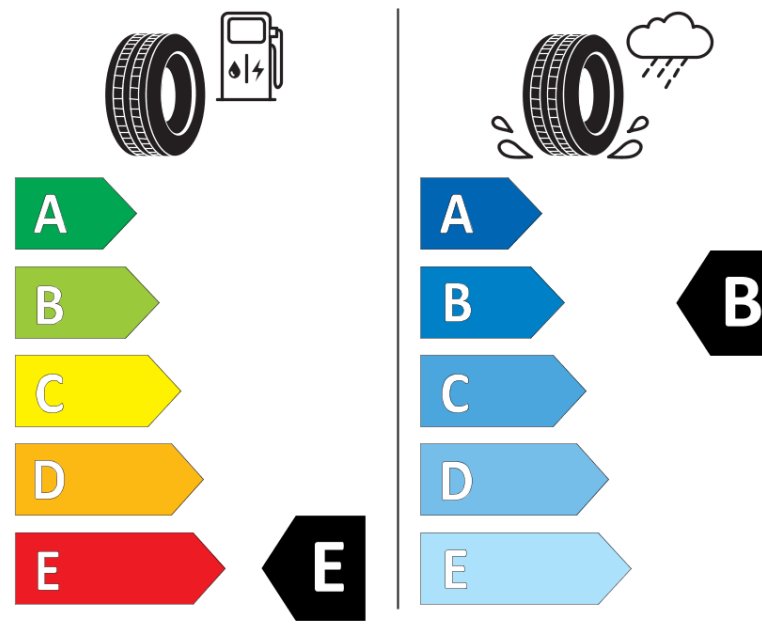

## Product Information Sheet

Delegated Regulation (EU) 2020/740

Supplier name or trademark	<b>BFGOODRICH</b>
Commercial name or trade designation	<b>ALL-TERRAIN T/A KO2</b>
Tyre type identifier	<b>749865</b>
Tyre size designation	<b>LT245/70R16</b>
Load-capacity index	<b>113</b>
Load-capacity index (Load index for Dual mounting)	<b>110</b>
Speed category symbol	<b>S</b>
Fuel efficiency class	<b>E</b>
Wet grip class	<b>B</b>
External rolling noise class	<b>B</b>
External rolling noise value	<b>74 dB</b>
Severe snow tyre	<b>Yes</b>
Date of start of production	<b>35/11</b>
Date of end of production	
Additional information	<b>LT245/70R16 113/110S TL ALL-TERRAIN T/A KO2 LRD RWL GO</b>

Load-capacity index (Single Load index for additional service description)

Load-capacity index (Dual Load index for additional service description)

Speed category symbol (for Additional Service Description)

# ENERG

**BFGOODRICH**

749865

**LT245/70R16 113/110 S**

**C2**

2020/740