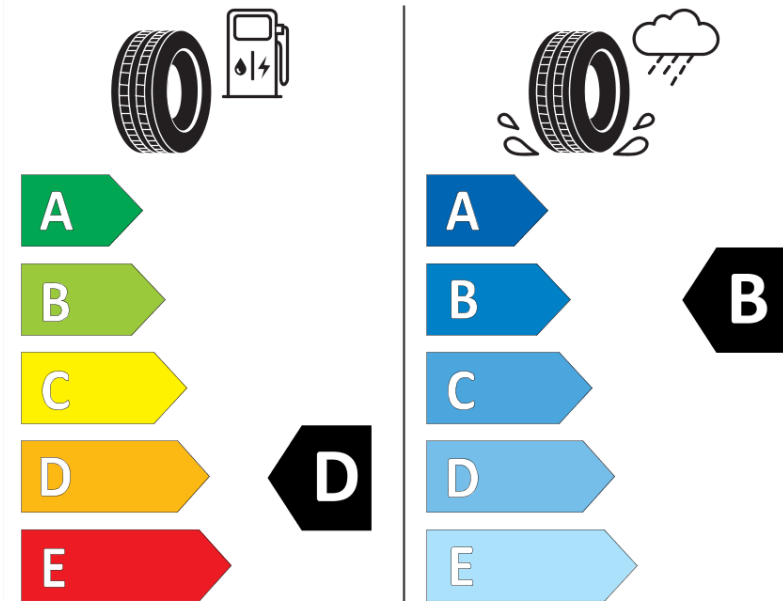

Product Information Sheet

Delegated Regulation (EU) 2020/740

Supplier name or trademark	MICHELIN
Commercial name or trade designation	PILOT SPORT PS2 MO
Tyre type identifier	751472
Tyre size designation	275/45R20
Load-capacity index	110
Speed category symbol	Y
Fuel efficiency class	D
Wet grip class	B
External rolling noise class	B
External rolling noise value	72 dB
Severe snow tyre	No
Ice tyre	No
Date of start of production	36/04
Date of end of production	
Load version	XL
Additional information	275/45 R20 110Y EXTRA LOAD TL PILOT SPORT PS2 MO MI

ENERG

MICHELIN

751472

275/45R20 110 Y XL

C1

2020/740