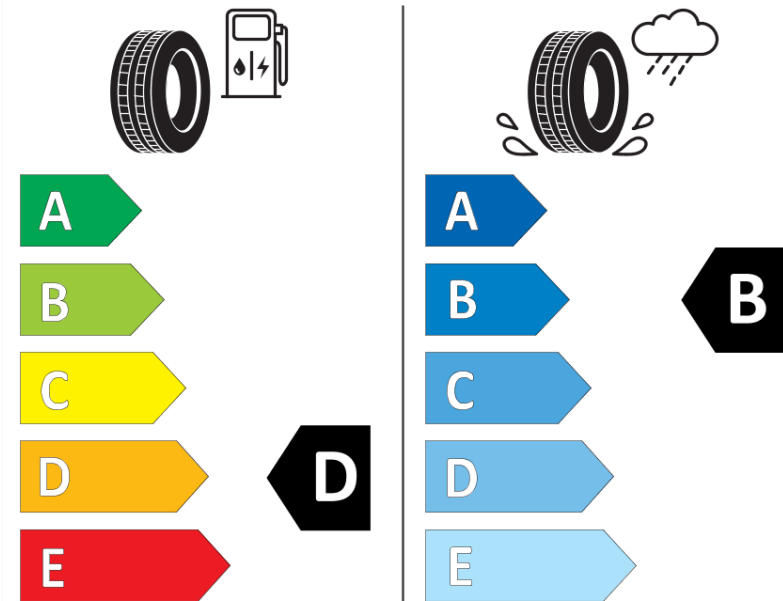

Product Information Sheet

Delegated Regulation (EU) 2020/740

Supplier name or trademark	MICHELIN
Commercial name or trade designation	PILOT SPORT PS2 MO
Tyre type identifier	751472
Tyre size designation	275/45R20
Load-capacity index	110
Speed category symbol	Y
Fuel efficiency class	D
Wet grip class	B
External rolling noise class	B
External rolling noise value	72 dB
Severe snow tyre	No
Ice tyre	No
Date of start of production	36/04
Date of end of production	
Load version	XL
Additional information	275/45 R20 110Y EXTRA LOAD TL PILOT SPORT PS2 MO MI

ENERG

MICHELIN

751472

275/45R20 110 Y XL

C1

2020/740