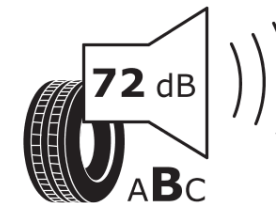

Product Information Sheet

Delegated Regulation (EU) 2020/740

Supplier name or trademark	MICHELIN
Commercial name or trade designation	PILOT SPORT PS2 MO
Tyre type identifier	751472
Tyre size designation	275/45R20
Load-capacity index	110
Speed category symbol	Y
Fuel efficiency class	D
Wet grip class	B
External rolling noise class	B
External rolling noise value	72 dB
Severe snow tyre	No
Ice tyre	No
Date of start of production	36/04
Date of end of production	
Load version	XL
Additional information	275/45 R20 110Y EXTRA LOAD TL PILOT SPORT PS2 MO MI

ENERG

MICHELIN

751472

275/45R20 110 Y XL

C1

2020/740