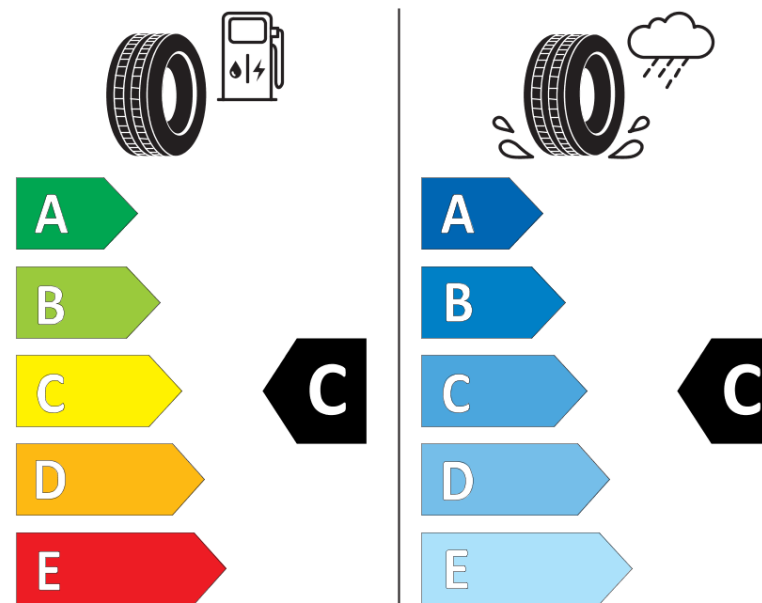

Product Information Sheet

Delegated Regulation (EU) 2020/740

Supplier name or trademark	RIKEN
Commercial name or trade designation	ROAD READY S VG
Tyre type identifier	754117
Tyre size designation	315/70R22.5
Load-capacity index	154
Load-capacity index (Load index for Dual mounting)	150
Speed category symbol	L
Fuel efficiency class	C
Wet grip class	C
External rolling noise class	B
External rolling noise value	72 dB
Severe snow tyre	Yes
Date of start of production	14/16
Date of end of production	
Additional information	315/70R22.5 ROAD READY S TL 154/150L VG RI
Load-capacity index (Single Load index for additional service description)	
Load-capacity index (Dual Load index for additional service description)	
Speed category symbol (for Additional Service Description)	

ENERG

RIKEN

754117

315/70R22.5 154/150 L

C3