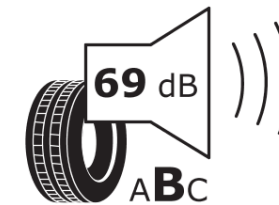

ENERG

MICHELIN

754588

215/45R17 87 W

C1