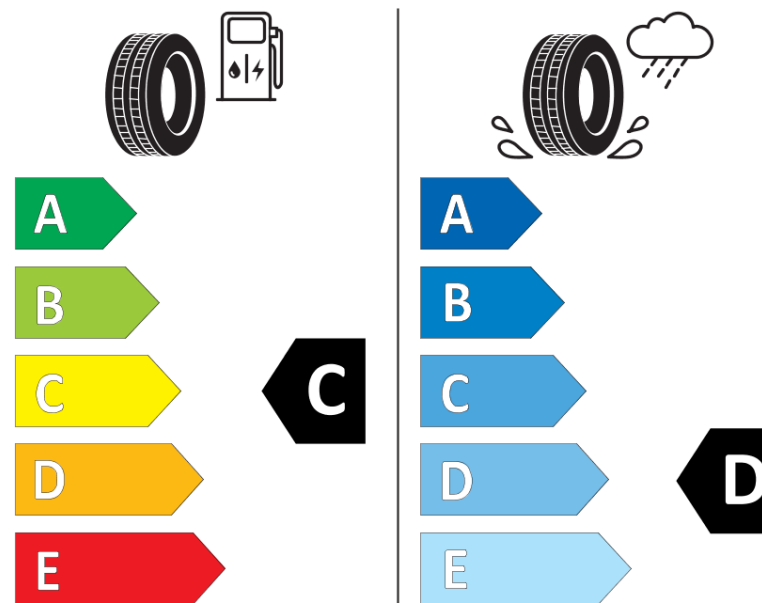

Product Information Sheet

Delegated Regulation (EU) 2020/740

Supplier name or trademark	TAURUS
Commercial name or trade designation	ALL SEASON SUV
Tyre type identifier	759030
Tyre size designation	235/55R18
Load-capacity index	100
Speed category symbol	V
Fuel efficiency class	C
Wet grip class	D
External rolling noise class	A
External rolling noise value	68 dB
Severe snow tyre	Yes
Ice tyre	No
Date of start of production	22/19
Date of end of production	
Load version	SL
Additional information	235/55 R18 100V TL ALL SEASON SUV TA

TAURUS

759030

235/55R18 100 V

C1

2020/740