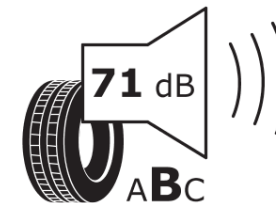

ENERG

MICHELIN

759726

265/40ZR21 (105Y) XL

C1